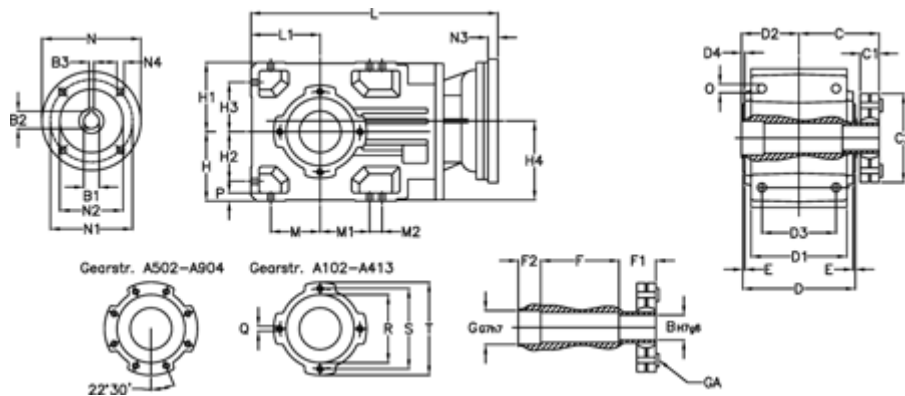

Data Sheet

Article number: 29600203965235
 Description: Bevel helical gearbox
 A202US-39,6-P90B5

Measures

B = 30	D1 = 110	F2 = 36	L = 325.5	N3 = -
B1 = 24	D2 = 60	G = 32	L1 = 80	N4 = M10x12
B2 = 27.3	D3 = 90	GA = 14,5 NM	M = 60.0	O = 9.5
B3 = 8	d4 = 4.5	H = 80	M1 = 60.0	P = 9
C = 89.5	Description = A202US-xx-P90 B5	H1 = 80	M2 = -	Q = M8x15
C1 = 23	E = 3.0	H2 = 60.0	N = 200	R = 95
C2 = 72.0	F = 77.5	H3 = 60.0	N1 = 165	S = 115
D = 136	F1 = 36.0	H4 = 93.0	N2 = 130	T = 140